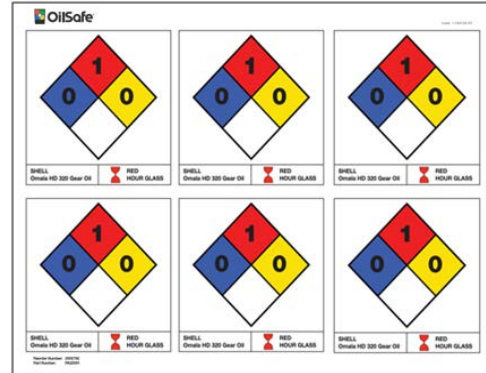

Square

# of labels per sheet	6
Individual label size	3.25 x 3.25 inches
LE part number	LEX-WRLB-003