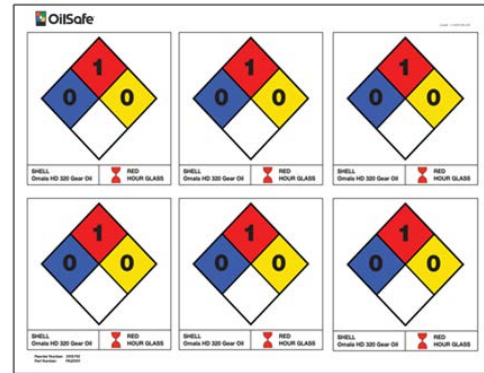

Square

# of labels per sheet	6
Individual label size	3.25 x 3.25 inches
LE part #	LEX-NFPA-06