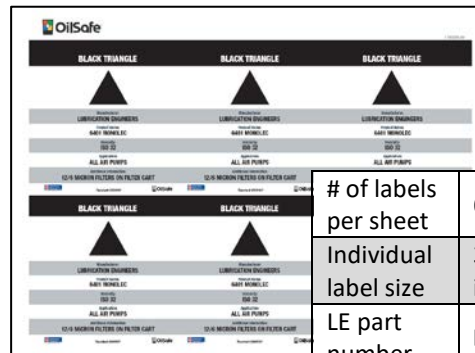

# of labels per sheet	6
Individual label size	3.25 x 3.25 inches
LE part number	LEX-WRID-102