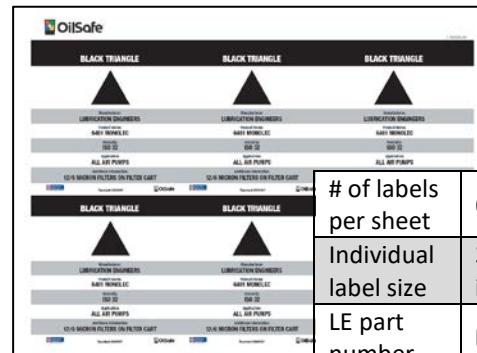

# of labels per sheet	6
Individual label size	3.25 x 3.25 inches
LE part number	LEX-WRID-102