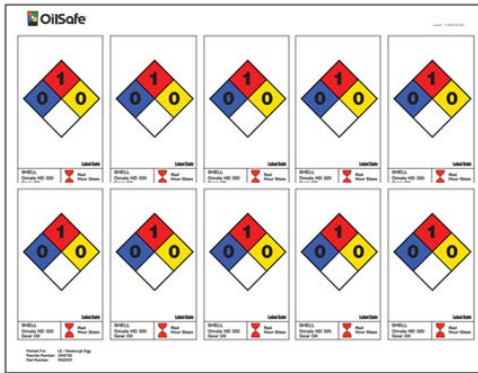

NFPA Water Resistant Paper Labels

Rectangle

# of labels per sheet	10
Individual label size	2 x 3.5 inches
LE part number	LEX-WRLB-002