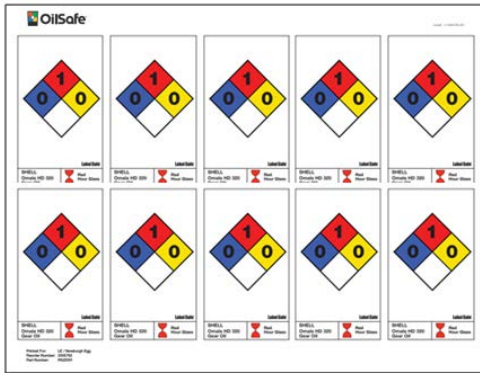

NFPA Water Resistant Paper Labels

Rectangle

# of labels per sheet	10
Individual label size	2 x 3.5 inches
LE part number	LEX-WRLB-002