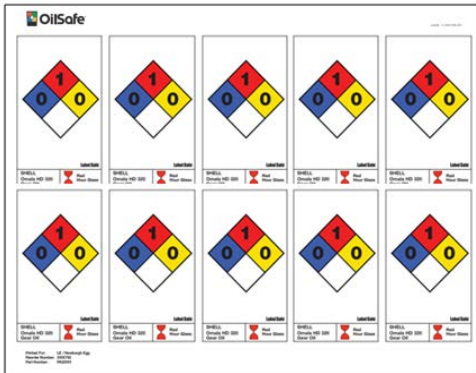

NFPA Adhesive Labels

Rectangle

# of labels per sheet	10
Individual label size	2 x 3.5 inches
LE part number	LEX-NFPA-10