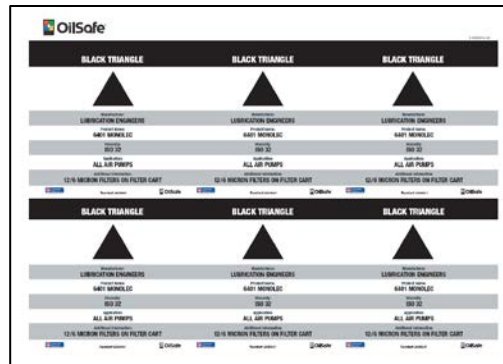

# of labels per sheet	6
Individual label size	3.25 x 3.25 inches
LE part number	LEX-LBL-507