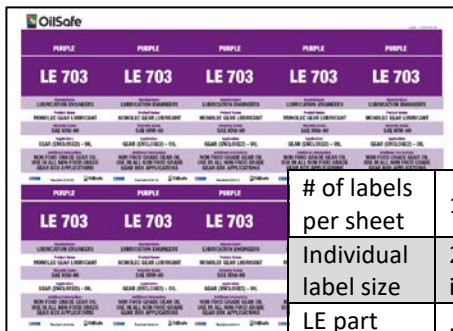

Water Resistant Paper Labels (rectangle)

# of labels per sheet	10
Individual label size	2 x 3.5 inches
LE part number	LEX-WRID-100