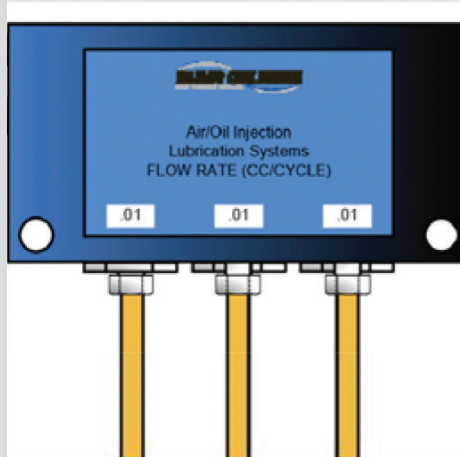

# Xport® Chain Spray & Brush System at a Glance

SUREFIRE 115VAC PUMP

# OF APPLICATION POINTS

6

4

## CHAIN SPRAY SYSTEM

LEX-CHNSPRY-6

TERM STRIP

LEX-CHNSPRY-4

TERM STRIP

LEX-CHNSPRY-CNTRL-6

CONTROLLER

LEX-CHNSPRY-CNTRL-4