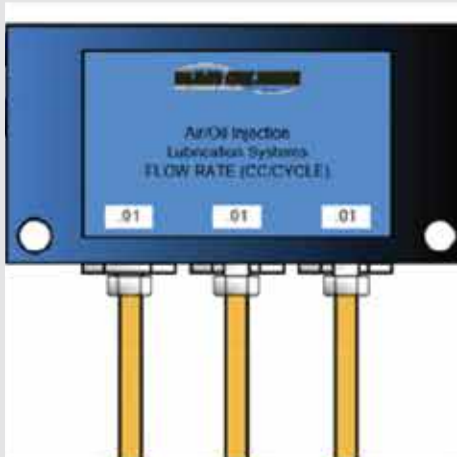

# Xport Chain Spray & Brush System at a Glance

SUREFIRE 115VAC PUMP

# OF APPLICATION POINTS

6

4

## CHAIN SPRAY SYSTEM

LEX-CHNSPRY-6

TERM STRIP

LEX-CHNSPRY-4

TERM STRIP

LEX-CHNSPRY-CNTRL-6

CONTROLLER

LEX-CHNSPRY-CNTRL-4

## CHAIN BRUSH SYSTEM

LEX-CHNBRSH-6

TERM STRIP

LEX-CHNBRSH-4

TERM STRIP

LEX-CHNBRSH-CNTRL-6

CONTROLLER

LEX-CHNBRSH-CNTRL-4